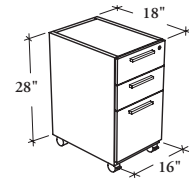

This mobile storage is lockable and provides storage below a desk, return or credenza shell. It can also be used alone.

WHAT'S INCLUDED

1 pencil tray, 1 drawer divider, 1 12" hanging file bar, pulls (as specified), casters, lock and keys (as specified).

NOTES

This pedestal has a central locking system and full extension drawers that accommodate both letter- and legal-size paper.

The included hanging file bar is to be installed along the width only.

Z E S M B

Mobile Pedestal – Box/Box/File

PRODUCT OPTIONS

Depth	Width	Height	Finish	Pull Style	Pull Finish	Key Style
18	16	28	UK, UM, UN Natural Veneer Grade 2 MP, WH, WJ, WS, WW Natural Veneer Grade 3	1 Standard Expansion 6 Arched B Rectangular	Foundation Mica	K Keyed Alike R Keyed Randomly

SAMPLE ORDER CODE

ZESMB 18	16	28	WJ	B	7	R
-----------------	-----------	-----------	-----------	----------	----------	----------

DIMENSIONS (NOMINAL) INCHES / MM

D	W	H
18 / 457	16 / 406	28 / 711

PRICING

1446