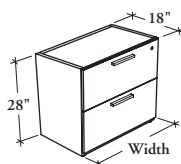

freestanding storage & accessories

Z E S L F

Underworksurface Lateral File

This storage with two file drawers provides high density filing and organized storage. It is to be used under a desk, return or credenza shell for stability.

WHAT'S INCLUDED

4 15" cross file bars, pulls (as specified), levelers, lock and keys (as specified).

NOTES

This storage unit has a central locking system and full extension drawers that can accommodate both letter- and legal-size paper. It also equipped with an interlock system that prevents opening more than one drawer at a time.

The included cross file bars are to be installed along the depth only.

The back are finished in Black.

PRODUCT OPTIONS

Depth	Width	Height	Finish	Pull Style	Pull Finish	Key Style
18	30, 36	28	UK, UM, UN Natural Veneer Grade 2 MP, WH, WJ, WS, WW Natural Veneer Grade 3	1 Standard Expansion 6 Arched B Rectangular	Foundation Mica	K Keyed Alike R Keyed Randomly

SAMPLE ORDER CODE

ZESLF 18	30	28	MP	1	E	K
----------	----	----	----	---	---	---

DIMENSIONS (NOMINAL) INCHES / MM

D	W	H
18 / 457	30 / 762	28 / 711
18 / 457	36 / 914	28 / 711

PRICING

1465
1535