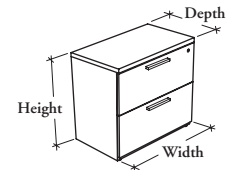

# freestanding storage & accessories

This storage is available in two heights to provide high density filing and organized storage.

#### WHAT'S INCLUDED

1 top, pulls (as specified), levelers, lock and keys (as specified), and elements listed below:

	Height	
	29"	55"
File Drawer	2	4
15" Cross File Bar	4	8

#### DIMENSIONS (NOMINAL) INCHES / MM

D	W	H
21 / 533	30 / 762	29 / 737
21 / 533	36 / 914	29 / 737
21 / 533	36 / 914	55 / 1397
24 / 610	30 / 762	29 / 737
24 / 610	36 / 914	29 / 737
24 / 610	36 / 914	55 / 1397