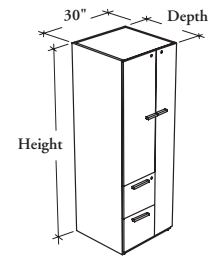

This unit provides a lockable storage area to store garments and other items combined with the filing capabilities of a pedestal (letter- and legal-size paper).

WHAT'S INCLUDED

2 adjustable shelves, 1 coat rod, 2 12" hanging file bars, pulls (as specified), levels, locks and keys (as specified).

WHAT'S EXCLUDED

Top for Wood Storage.

NOTES

Holes at 1 1/4" intervals on the inside walls of side panels of the top section allow for shelf adjustment.

The included hanging file bars are to be installed along the width only.

The back is finished in Black.

ZESHSF Half Wardrobe Unit with File/File – Wood Doors

PRODUCT OPTIONS

Depth	Width	Height	Drawer Configuration	Finish	Pull Style	Pull Finish	Key Style
21, 24	30	66, 72	L Left (Shown) R Right	UK, UM, UN Natural Veneer Grade 2 MP, WH, WJ, WS, WW Natural Veneer Grade 3	1 Standard Expansion 6 Arched B Rectangular	Foundation Mica	K Keyed Alike R Keyed Randomly

SAMPLE ORDER CODE

ZESHSF 21	30	72	L	MP	1	E	K
-----------	----	----	---	----	---	---	---

DIMENSIONS (NOMINAL) INCHES / MM

D	W	H
21 / 533	30 / 762	66 / 1676
21 / 533	30 / 762	72 / 1829
24 / 610	30 / 762	66 / 1676
24 / 610	30 / 762	72 / 1829