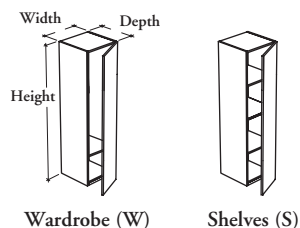

freestanding storage & accessories

Z E S F S

Freestanding Tower – Full Wood Door

This freestanding tower combines shelves or wardrobe storage in a full door aesthetic.

WHAT'S INCLUDED

1 rectangular door, levelers, lock and keys (if specified), hardware, and elements listed below:

	Interior Configuration	
	S	W
Adjustable Shelf (66" h)	3	1
Adjustable Shelf (72" h)	4	2
Coat Hook	n/a	2 (18" d)
Coat Rod	n/a	1 (24" d)

NOTES

Multi-Functional Drawer (ZEAMD) **cannot** be installed on this product.

The back are finished in Black.

PRODUCT OPTIONS

Interior Configuration	Depth	Width	Height	Door Swing Direction	Finish	Key Style
S Shelves	18, 24	15, 18	66 (Shown), 72	L Left Side	UK, UM, UN Natural Veneer Grade 2 MP, WH, WJ, WS, WW Natural Veneer Grade 3	N No Lock
W Wardrobe				R Right Side (Shown)		K Keyed Alike
						R Keyed Randomly

SAMPLE ORDER CODE

ZESFS S	24	18	72	R	WJ	K
----------------	-----------	-----------	-----------	----------	-----------	----------

DIMENSIONS (NOMINAL) INCHES / MM

D	W	H
18 / 457	15 / 381	66 / 1676
18 / 457	15 / 381	72 / 1829
18 / 457	18 / 457	66 / 1676
18 / 457	18 / 457	72 / 1829
24 / 610	18 / 457	66 / 1676
24 / 610	18 / 457	72 / 1829