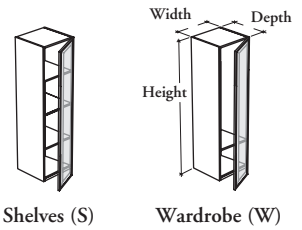

freestanding storage & accessories

This freestanding tower combines shelves or wardrobe storage in a full door aesthetic.

Z E S F P

Freestanding Tower – Full Glass Door

WHAT'S INCLUDED

1 rectangular glass door, levelers, hardware, and elements listed below:

	Interior Configuration	
	S	W
Adjustable Shelf (66" h)	3	1
Adjustable Shelf (72" h)	4	2
Coat Hook	n/a	2 (18" d)
Coat Rod	n/a	1 (24" d)

NOTES

Glass doors have a touch-latch system and are not lockable.

Multi-Functional Drawer (ZEAMD) **cannot** be installed on this product.

The back are finished in Black.

PRODUCT OPTIONS

Interior Configuration	Depth	Width	Height	Door Swing Direction	Finish	Door Frame Finish	Glass Door Finish
S Shelves	18, 24	15, 18	66 (Shown), 72	L Left Side	UK, UM, UN Natural Veneer Grade 2	AC Clear Anodized	Standard:
W Wardrobe				R Right Side (Shown)	MP, WH, WJ, WS, WW Natural Veneer Grade 3	Foundation Accent Mica	FT Frosted Back-Painted

SAMPLE ORDER CODE

ZESFP W	24	18	72	R	MP	AC	FT
----------------	-----------	-----------	-----------	----------	-----------	-----------	-----------

DIMENSIONS (NOMINAL) INCHES / MM

D	W	H
18 / 457	15 / 381	66 / 1676
18 / 457	15 / 381	72 / 1829
18 / 457	18 / 457	66 / 1676
18 / 457	18 / 457	72 / 1829
24 / 610	18 / 457	66 / 1676
24 / 610	18 / 457	72 / 1829