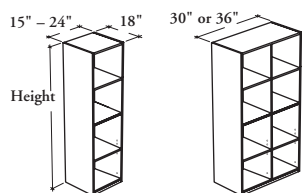

freestanding storage & accessories

ZESFO

Freestanding Open Tower

This Freestanding Tower provides open storage compartments with adjustable shelves.

WHAT'S INCLUDED

1 tower, mounting hardware, and elements listed below:

| | Height | |
|----------------------------|--------|-----|
| | 66" | 72" |
| Compartment (15" to 24" w) | 4 | 5 |
| Compartment (30" or 36" w) | 8 | 10 |

NOTES

Multi-Functional Drawer (ZEAMD) **cannot** be installed on this product.

The depth of this product will match the depth of the case of towers with doors.

Top for Wood Storage will not match.

The back are finished in Black.

PRODUCT OPTIONS

| Depth | Width | Height | Finish |
|-------|--------------------|----------------|--|
| 18 | 15, 18, 24, 30, 36 | 66 (Shown), 72 | UK, UM, UN Natural Veneer Grade 2 MP, WH, WJ, WS, WW Natural Veneer Grade 3 |

SAMPLE ORDER CODE

| | | | |
|-----------------|-----------|-----------|-----------|
| ZESFO 18 | 36 | 72 | WW |
|-----------------|-----------|-----------|-----------|

DIMENSIONS (NOMINAL) INCHES / MM

| D | W | H |
|----------|----------|-----------|
| 18 / 457 | 15 / 381 | 66 / 1676 |
| 18 / 457 | 15 / 381 | 72 / 1829 |
| 18 / 457 | 18 / 457 | 66 / 1676 |
| 18 / 457 | 18 / 457 | 72 / 1829 |
| 18 / 457 | 24 / 610 | 66 / 1676 |
| 18 / 457 | 24 / 610 | 72 / 1829 |
| 18 / 457 | 30 / 762 | 66 / 1676 |
| 18 / 457 | 30 / 762 | 72 / 1829 |
| 18 / 457 | 36 / 914 | 66 / 1676 |
| 18 / 457 | 36 / 914 | 72 / 1829 |