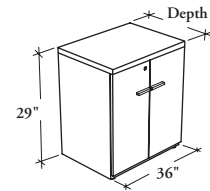

This storage provides a convenient, lockable storage area with shelving.

WHAT'S INCLUDED

1 top, 1 adjustable shelf, pulls (as specified), levelers, lock and keys (as specified).

NOTES

Holes at 1 1/4" intervals on the inside of side panels allow for shelf adjustment.

The back are finished in Black.

Z E S C D T Storage Cabinet with Top

PRODUCT OPTIONS

Depth	Width	Height	Finish	Edge Trim Style	Pull Style	Pull Finish	Key Style
21, 24	36	29	UK, UM, UN Natural Veneer Grade 2 MP, WH, WJ, WS, WW Natural Veneer Grade 3	B Butterfly G Flat R Reed	1 Standard Expansion 6 Arched B Rectangular	Foundation Mica	K Keyed Alike R Keyed Randomly

SAMPLE ORDER CODE

ZESCDT 21	36	29	MP	G	1	E	K
-----------	----	----	----	---	---	---	---

DIMENSIONS (NOMINAL) INCHES / MM

D	W	H
21 / 533	36 / 914	29 / 737
24 / 610	36 / 914	29 / 737

PRICING

Flat Trim (G)	Butterfly or Reed Trim (B or R)
1907	2031
2008	2132