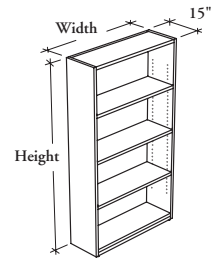

freestanding storage & accessories

This storage provides open storage space within the workstation.

WHAT'S INCLUDED

Levelers and 11/16" thick adjustable shelves as listed below:

	Height			
	28"	54"	66"	72"
Adjustable Shelf	1	2	3	4

WHAT'S EXCLUDED

Top for Wood Storage.

NOTES

The 28" high Bookcase may be installed under a desk, return or credenza shell. It can also be fitted with the Top for Wood Storage and must be placed against a wall for stability.

Holes at 1 1/4" intervals on the inside of side panels of the top section allow for shelf adjustment.

Two rows of standard letter-size binders will not fit in the 28" high Bookcase.

The back is finished in Black.

ZESBO Bookcase

PRODUCT OPTIONS

Depth	Width	Height	Finish
15	30, 36	28, 54, 66, 72	UK, UM, UN Natural Veneer Grade 2 MP, WH, WJ, WS, WW Natural Veneer Grade 3

SAMPLE ORDER CODE

ZESBO 15	30	66	WH

DIMENSIONS (NOMINAL) INCHES / MM

D	W	H
15 / 381	30 / 762	28 / 711
15 / 381	30 / 762	54 / 1372
15 / 381	30 / 762	66 / 1676
15 / 381	30 / 762	72 / 1829
15 / 381	36 / 914	28 / 711
15 / 381	36 / 914	54 / 1372
15 / 381	36 / 914	66 / 1676
15 / 381	36 / 914	72 / 1829

PRICING

1140
1743
2022
2268
1275
1918
2289
2535