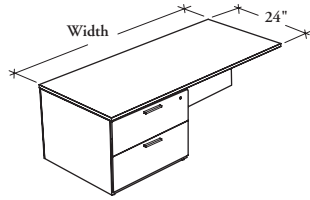

ZERRL

Cross Grain Return with Lateral File

This return is semi-supported and must be connected to the straight user edge and on the full gable side of a freestanding desk, radius corner desk or credenza. Its full extension drawers can accommodate both letter- and legal-size paper.

WHAT'S INCLUDED

4 15" cross file bars, 2 round grommets (if specified; 1 on worksurface and 1 on modesty panel), pulls (as specified), levelers, hardware, lock and keys (as specified).

WHAT'S EXCLUDED

Center Drawer.

The included cross file bars are to be installed along the depth only.

PRODUCT OPTIONS

Depth	Width	Worksurface Grommet Style	Configuration	Finish	Edge Trim Style	Pull Style	Pull Finish	Key Style
24	54, 60	G Plastic Round Grommet Centered M Metal Round Grommet Centered N No Grommet (Shown)	L Left Handed (Shown) R Right Handed	UK, UM, UN Natural Veneer Grade 2 MP, WH, WJ, WS, WW Natural Veneer Grade 3	B Butterfly G Flat R Reed	1 Standard Expansion 6 Arched B Rectangular	Foundation Mica	K Keyed Alike R Keyed Randomly

I74

SAMPLE ORDER CODE

ZERRL 24	60	G	R	MP	B	1	E	R
-----------------	-----------	----------	----------	-----------	----------	----------	----------	----------

DIMENSIONS (NOMINAL) INCHES / MM

D	W
24 / 610	54 / 1372
24 / 610	60 / 1524