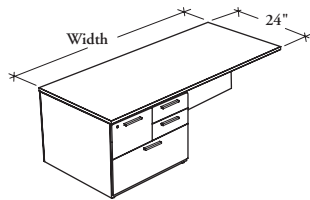

ZERRC

Cross Grain Return with Combo Pedestal

This return is semi-supported and must be connected to the straight user edge and on the full gable side of a freestanding desk, radius corner desk or credenza. Its full extension drawers can accommodate both letter- and legal-size paper.

WHAT'S INCLUDED

1 pencil tray, 1 drawer divider, 1 12" hanging file bar, 2 15" cross file bars, 2 round grommets (if specified; 1 on worksurface and 1 on modesty panel), pulls (as specified), levelers, hardware, lock and keys (as specified).

The box drawers are not lockable.

The 12" hanging file bar installs along the width in the 15" file drawer.

The 15" cross file bars install along the depth in the 30" file drawer.

PRODUCT OPTIONS

Depth	Width	Worksurface Grommet Style	Configuration	Finish	Edge Trim Style	Pull Style	Pull Finish	Key Style
24	54, 60	G Plastic Round Grommet Centered M Metal Round Grommet Centered N No Grommet (Shown)	L Left Handed (Shown) R Right Handed	UK, UM, UN Natural Veneer Grade 2 MP, WH, WJ, WS, WW Natural Veneer Grade 3	B Butterfly G Flat R Reed	1 Standard Expansion 6 Arched B Rectangular	Foundation Mica	K Keyed Alike R Keyed Randomly

SAMPLE ORDER CODE

ZERRC 24	60	N	L	MP	B	B	7	K
-----------------	-----------	----------	----------	-----------	----------	----------	----------	----------

DIMENSIONS (NOMINAL) INCHES / MM

D	W
24 / 610	54 / 1372
24 / 610	60 / 1524