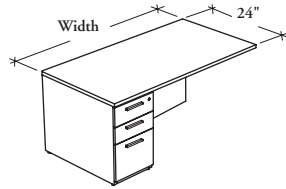

Z E R R B Cross Grain Return with Pedestal – Box/Box/File

This return includes a lockable pedestal with full extension drawers that can accommodate both letter- and legal-size paper. It is semi-supported, so it must be connected to the straight user edge and on the full gable side of a freestanding desk, radius corner desk or credenza.

WHAT'S INCLUDED

1 pencil tray, 1 drawer divider, 1 12" hanging file bar, 2 round grommets (if specified: 1 on worksurface and 1 on modesty panel), pulls (as specified), levelers, hardware, lock and keys (as specified).

SAMPLE ORDER CODE

ZERRB 24	48	G	L	MP	G	1	E	R
-----------------	-----------	----------	----------	-----------	----------	----------	----------	----------

DIMENSIONS (NOMINAL) INCHES / MM

D	W
24 / 610	42 / 1067
24 / 610	48 / 1219
24 / 610	54 / 1372
24 / 610	60 / 1524