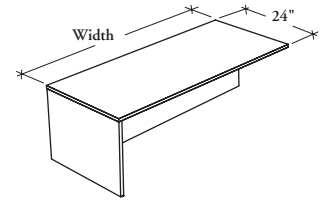

Z E R G N

Long Grain Return

This return is semi-supported and must be connected to the straight user edge and on the full gable side of a freestanding desk, radius corner desk or credenza. This return allows modular underworksurface storage.

WHAT'S INCLUDED

2 round grommets (if specified; 1 on worksurface and 1 on modesty panel), levelers, and hardware.

WHAT'S EXCLUDED

Center Drawer.

NOTES

When the Worksurface Grommet Style (G or M) is specified, the modesty panel comes with Plastic Round Grommet Centered only.

When the Worksurface Grommet Style (N) is specified, the worksurface and modesty panel have no grommets.

PRODUCT OPTIONS

Depth	Width	Worksurface Grommet Style	Configuration	Finish	Edge Trim Style
24	30, 36, 42, 48, 54, 60	G Plastic Round Grommet Centered M Metal Round Grommet Centered N No Grommet (Shown)	L Left Handed (Shown) R Right Handed	UK, UM, UN Natural Veneer Grade 2 MP, WH, WJ, WS, WW Natural Veneer Grade 3	B Butterfly G Flat R Reed

SAMPLE ORDER CODE

ZERN 24	48	G	R	MP	R
---------	----	---	---	----	---

**DIMENSIONS (NOMINAL)
INCHES / MM**

D	W
24 / 610	30 / 762
24 / 610	36 / 914
24 / 610	42 / 1067
24 / 610	48 / 1219
24 / 610	54 / 1372
24 / 610	60 / 1524