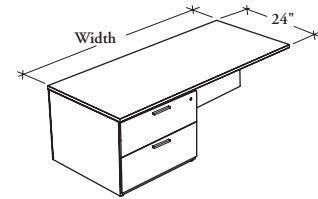

This return is semi-supported and must be connected to the straight user edge and on the full gable side of a freestanding desk, radius corner desk or credenza. Its full extension drawers can accommodate both letter- and legal-size paper.

Center Drawer.

NOTES

When the Worksurface Grommet Style (G or M) is specified, the modesty panel comes with Plastic Round Grommet Centered only.

When the Worksurface Grommet Style (N) is specified, the worksurface and modesty panel have no grommets.

The included cross file bars are to be installed along the depth only.

ZERGL
Long Grain Return with
Lateral File

PRODUCT OPTIONS

Depth	Width	Worksurface Grommet Style	Configuration	Finish	Edge Trim Style	Pull Style	Pull Finish	Key Style
24	36, 42, 48	G Plastic Round Grommet Centered M Metal Round Grommet Centered N No Grommet (Shown)	L Left Handed (Shown) R Right Handed	UK, UM, UN Natural Veneer Grade 2 MP, WH, WJ, WS, WW Natural Veneer Grade 3	B Butterfly G Flat R Reed	1 Standard Expansion 6 Arched B Rectangular	Foundation Mica	K Keyed Alike R Keyed Randomly

SAMPLE ORDER CODE

ZERGL 24	48	G	L	UK	G	1	E	R
-----------------	-----------	----------	----------	-----------	----------	----------	----------	----------

DIMENSIONS (NOMINAL)
INCHES / MM

D	W
24 / 610	36 / 914
24 / 610	42 / 1067
24 / 610	48 / 1219