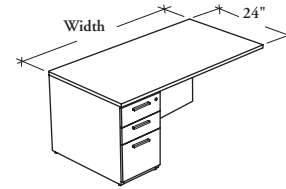

This return includes a lockable pedestal with full extension drawers that can accommodate both letter- and legal-size paper. It is semi-supported, so it must be connected to the straight user edge and on the full gable side of a freestanding desk, radius corner desk or credenza.

WHAT'S INCLUDED

1 pencil tray, 1 drawer divider, 1 12" hanging file bar, 2 round grommets (if specified: 1 on worksurface and 1 on modesty panel), pulls (as specified), levelers, hardware, lock and keys (as specified).

The included hanging file bar is to be installed along the width only.

Z E R G B
Long Grain Return with Pedestal –
Box/Box/File

PRODUCT OPTIONS

Depth	Width	Worksurface Grommet Style	Configuration	Finish	Edge Trim Style	Pull Style	Pull Finish	Key Style
24	30, 36, 42, 48	G Plastic Round Grommet Centered M Metal Round Grommet Centered N No Grommet (Shown)	L Left Handed (Shown) R Right Handed	UK, UM, UN Natural Veneer Grade 2 MP, WH, WJ, WS, WW Natural Veneer Grade 3	B Butterfly G Flat R Reed	1 Standard Expansion 6 Arched B Rectangular	Foundation Mica	K Keyed Alike R Keyed Randomly

SAMPLE ORDER CODE

ZERGB 24	42	G	R	WW	G	1	E	K
-----------------	-----------	----------	----------	-----------	----------	----------	----------	----------

DIMENSIONS (NOMINAL)
INCHES / MM

D	W
24 / 610	30 / 762
24 / 610	36 / 914
24 / 610	42 / 1067
24 / 610	48 / 1219