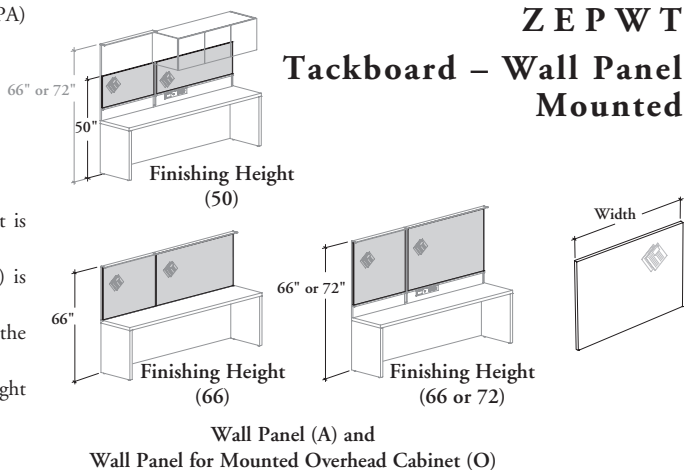

### WHAT'S EXCLUDED

Wall Panel for Mounted Overhead Cabinet and Wall Panel.

### NOTES

The width of the tackboard, when a Wall Panel for Mounted Overhead Cabinet is specified, comes 2 mm shorter to allow using the wire cover.

When Wall Style option (O) is specified, only the Finishing Height option (50) is available.

When Wall Style option (A) and the Starting Height option (M) are specified, the finishing height (72) is not available.

When Wall Style option (A), Starting Height option (R) and the Finishing Height option (72) are specified, the widths 48" to 84" are not available.

### DIMENSIONS (NOMINAL) INCHES / MM

Fh	W
50 / 1270	30 / 762
50 / 1270	36 / 914
50 / 1270	42 / 1067
50 / 1270	48 / 1219
50 / 1270	54 / 1372
50 / 1270	60 / 1524
50 / 1270	66 / 1676
50 / 1270	72 / 1829
50 / 1270	78 / 1981
50 / 1270	84 / 2134
66 / 1676	30 / 762
66 / 1676	36 / 914
66 / 1676	42 / 1067
66 / 1676	48 / 1219
66 / 1676	54 / 1372
66 / 1676	60 / 1524
66 / 1676	66 / 1676
66 / 1676	72 / 1829
66 / 1676	78 / 1981
66 / 1676	84 / 2134
72 / 1829	30 / 762
72 / 1829	36 / 914
72 / 1829	42 / 1067