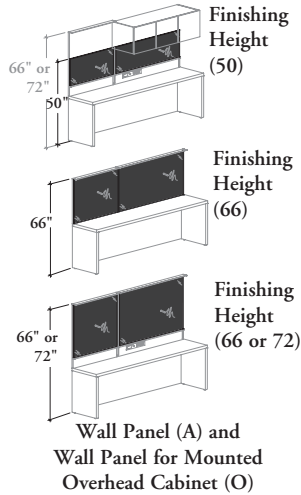

mounted storage & accessories

ZEPWG

Glass Markerboard – Wall Panel Mounted

Only the Magnetic Markerboard provides an erasable and a magnet message board. The Glass Markerboard provides an erasable surface only.

WHAT'S INCLUDED

1 markerboard, 1 foam tape strip, extrusion, double face tape, and element listed below:

Wall Panel (A)		
Wall Panel for Mounted Overhead Cabinet (O)	66" h	72" h
50" h	8	8
4 (30 to 48 w.) or 8 (54 to 84 w.)	8	8

Rear Earth Magnet (Magnetic Glass only)

WHAT'S EXCLUDED

Wall Panel for Mounted Overhead Cabinet and Wall Panel.

NOTES

The width of the markerboard, when a Wall Panel for Mounted Overhead Cabinet is specified, comes 2 mm shorter to allow using the wire cover.

When Wall Style option (O) is specified, the Finishing Height option 66" or 72" is not available.

PRODUCT OPTIONS

Markerboard Style	Wall Style	Starting Height	Finishing Height	Width	Glass Finish
G Glass only	A Wall Panel	M 29" high	50 Align with bottom of Mounted Overhead Cabinet	30, 36, 42, 48, 54, 60, 66, 72, 78, 84	Back-Painted
M Magnetic Glass	O Wall Panel for Mounted Overhead Cabinet	R From Accessory Rail or Power and Data Over Worksurface	66 Without Overhead Cabinet 72 Without Overhead Cabinet		

SAMPLE ORDER CODE

ZEPWG G	O	R	50	84	K7

240

DIMENSIONS INCHES / MM

Fh	W
50 / 1270	30 / 762
50 / 1270	36 / 914
50 / 1270	42 / 1067
50 / 1270	48 / 1219
50 / 1270	54 / 1372
50 / 1270	60 / 1524
50 / 1270	66 / 1676
50 / 1270	72 / 1829
50 / 1270	78 / 1981
50 / 1270	84 / 2134
66 / 1676	30 / 762
66 / 1676	36 / 914
66 / 1676	42 / 1067
66 / 1676	48 / 1219
66 / 1676	54 / 1372
66 / 1676	60 / 1524
66 / 1676	66 / 1676
66 / 1676	72 / 1829
66 / 1676	78 / 1981
66 / 1676	84 / 2134

PRICING

FROM ACCESSORY RAIL OR POWER AND DATA OVER WORKSURFACE (R)		29" HIGH (M)	
Glass Style (G)	Magnetic Glass Style (M)	Glass Style (G)	Magnetic Glass Style (M)
227	305	302	406
264	342	353	460
302	381	404	510
341	419	457	564
379	487	506	673
415	526	558	725
454	564	611	779
490	601	663	831
528	641	713	884
564	679	762	935
399	523	475	598
467	631	558	720
535	699	640	803
605	771	723	887
675	956	807	1085
746	1027	888	1169
812	1094	968	1251
881	1164	1053	1334
953	1235	1135	1420
1019	1305	1217	1502

Pricing is continued on the following page.