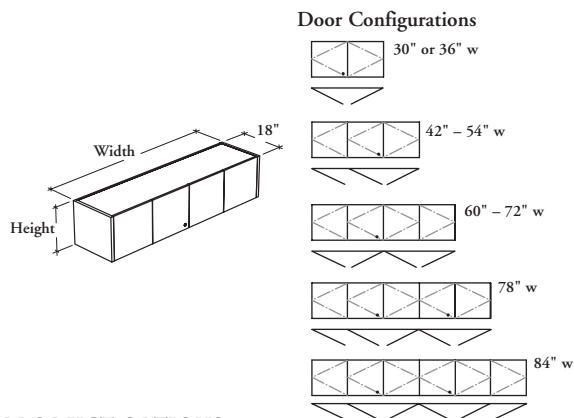

ZEPPOS

Mounted Overhead Cabinet – Wood Hinged Doors

Mounted Overhead Cabinets is designed to be installed on Wall Panel for Overhead Cabinet and with ensure a flush front look when combined with mounted or freestanding tower with the same depth.

WHAT'S INCLUDED

Locks and keys (if specified), and elements listed below:

	Width									
	30"	36"	42"	48"	54"	60"	66"	72"	78"	84"
Door	2	2	3	3	3	4	4	4	5	6
Compartment	1	1	2	2	2	3	3	3	3	4

WHAT'S EXCLUDED

Top for Mounted Storage, Wall Panel for Mounted Overhead Cabinet and accessories (ZELLY and ZELED).

NOTES

For the Wall Panel Mounted style (B), specify width according to the width of the Wall Panel Mounted Overhead.

SAMPLE ORDER CODE

ZEPOS B	18	84	23	MP	K
----------------	-----------	-----------	-----------	-----------	----------

DIMENSIONS (NOMINAL) INCHES / MM

D	W	H
18 / 457	30 / 762	17 / 432
18 / 457	36 / 914	17 / 432
18 / 457	42 / 1067	17 / 432
18 / 457	48 / 1219	17 / 432
18 / 457	54 / 1372	17 / 432
18 / 457	60 / 1524	17 / 432
18 / 457	66 / 1676	17 / 432
18 / 457	72 / 1829	17 / 432
18 / 457	78 / 1981	17 / 432
18 / 457	84 / 2134	17 / 432
18 / 457	30 / 762	23 / 584
18 / 457	36 / 914	23 / 584
18 / 457	42 / 1067	23 / 584
18 / 457	48 / 1219	23 / 584
18 / 457	54 / 1372	23 / 584
18 / 457	60 / 1524	23 / 584
18 / 457	66 / 1676	23 / 584
18 / 457	72 / 1829	23 / 584
18 / 457	78 / 1981	23 / 584
18 / 457	84 / 2134	23 / 584