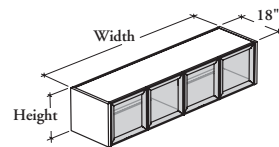

Mounted Overhead Cabinets is designed to be installed on Wall Panel for Overhead Cabinet and with ensure a flush front look when combined with mounted or freestanding tower with the same depth.

Z E P O P

Mounted Overhead Cabinet – Glass Hinged Doors

WHAT'S INCLUDED

Elements listed below:

	Width									
	30"	36"	42"	48"	54"	60"	66"	72"	78"	84"
Door	2	2	3	3	3	4	4	4	5	6
Compartment	1	1	2	2	2	3	3	3	3	4

WHAT'S EXCLUDED

Top for Mounted Storage, Wall Panel for Mounted Overhead Cabinet and accessories (ZELLY and ZELED).

NOTES

For the Wall Panel Mounted style (B), specify width according to the width of the Wall Panel Mounted Overhead.

Glass doors are not lockable.

The back is finished in Black.

Door Configurations

PRODUCT OPTIONS

Mounting Style	Depth	Width	Height	Finish	Door Frame Finish	Glass Door Finish
B Wall Panel Mounted	18	30, 36, 42, 48, 54, 60, 66, 72, 78, 84	17, 23	UK, UM, UN Natural Veneer Grade 2 MP, WH, WJ, WS, WW Natural Veneer Grade 3	AC Clear Anodized Foundation Accent Mica	Standard: FT Frosted Back-Painted

SAMPLE ORDER CODE

ZEPOP B	18	36	17	UM	E	FT

DIMENSIONS (NOMINAL) INCHES / MM

D	W	H
18 / 457	30 / 762	17 / 432
18 / 457	36 / 914	17 / 432
18 / 457	42 / 1067	17 / 432
18 / 457	48 / 1219	17 / 432
18 / 457	54 / 1372	17 / 432
18 / 457	60 / 1524	17 / 432
18 / 457	66 / 1676	17 / 432
18 / 457	72 / 1829	17 / 432
18 / 457	78 / 1981	17 / 432
18 / 457	84 / 2134	17 / 432
18 / 457	30 / 762	23 / 584
18 / 457	36 / 914	23 / 584
18 / 457	42 / 1067	23 / 584
18 / 457	48 / 1219	23 / 584
18 / 457	54 / 1372	23 / 584
18 / 457	60 / 1524	23 / 584
18 / 457	66 / 1676	23 / 584
18 / 457	72 / 1829	23 / 584
18 / 457	78 / 1981	23 / 584
18 / 457	84 / 2134	23 / 584

PRICING

1888
2002
2470
2680
2786
3363
3442
3609
4168
4567
2080
2206
2719
3020
3078
3693
3811
4007
4680
5121