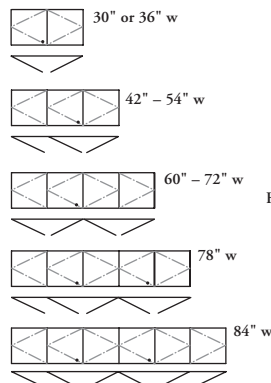

Mounted Overhead Cabinets is designed to be installed on Wall Panel for Overhead Cabinet and with ensure a flush front look when combined with mounted or freestanding tower with the same depth.

Z E P O P

Mounted Overhead Cabinet – Glass Hinged Doors

WHAT'S INCLUDED

Elements listed below:

	Width									
	30"	36"	42"	48"	54"	60"	66"	72"	78"	84"
Door	2	2	3	3	3	4	4	4	5	6
Compartment	1	1	2	2	2	3	3	3	3	4

WHAT'S EXCLUDED

Top for Mounted Storage, Wall Panel for Mounted Overhead Cabinet and accessories (ZELLY and ZELED).

NOTES

For the Wall Panel Mounted style (B), specify width according to the width of the Wall Panel Mounted Overhead.

Glass doors are not lockable.

The back is finished in Black.

Door Configurations

PRODUCT OPTIONS

Mounting Style	Depth	Width	Height	Finish	Door Frame Finish	Glass Door Finish
B Wall Panel Mounted	18	30, 36, 42, 48, 54, 60, 66, 72, 78, 84	17, 23	UK, UM, UN Natural Veneer Grade 2 MP, WH, WJ, WS, WW Natural Veneer Grade 3	AC Clear Anodized Foundation Accent Mica	Standard: FT Frosted Back-Painted

SAMPLE ORDER CODE

ZEPOP B	18	36	17	UM	E	FT

DIMENSIONS (NOMINAL) INCHES / MM

D	W	H
18 / 457	30 / 762	17 / 432
18 / 457	36 / 914	17 / 432
18 / 457	42 / 1067	17 / 432
18 / 457	48 / 1219	17 / 432
18 / 457	54 / 1372	17 / 432
18 / 457	60 / 1524	17 / 432
18 / 457	66 / 1676	17 / 432
18 / 457	72 / 1829	17 / 432
18 / 457	78 / 1981	17 / 432
18 / 457	84 / 2134	17 / 432
18 / 457	30 / 762	23 / 584
18 / 457	36 / 914	23 / 584
18 / 457	42 / 1067	23 / 584
18 / 457	48 / 1219	23 / 584
18 / 457	54 / 1372	23 / 584
18 / 457	60 / 1524	23 / 584
18 / 457	66 / 1676	23 / 584
18 / 457	72 / 1829	23 / 584
18 / 457	78 / 1981	23 / 584
18 / 457	84 / 2134	23 / 584

PRICING

1888
2002
2470
2680
2786
3363
3442
3609
4168
4567
2080
2206
2719
3020
3078
3693
3811
4007
4680
5121