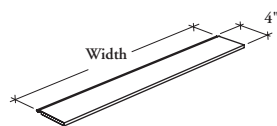

ZEPAS

Light Shelf for Wall Panel

This shelf offers an aesthetic solution to display lightweight objects.

WHAT'S INCLUDED

1 shelf

WHAT'S EXCLUDED

Wall Panel for Mounted Overhead Cabinet and Wall Panel with Accessory Rail option.

NOTES

Must be mounted on Accessory Rail of a wall panel only.

Cannot be installed on Tool Rail (ZEHA).

Loading capacity:

- If 24" to 42" widths = 22 lb/10 kg
- If 48" to 66" widths = 33 lb/15 kg
- If 72" to 84" widths = 44 lb/20 kg

PRODUCT OPTIONS

Mounting Style	Depth	Width	Shelf Finish
B Wall Panel Mounted	04	30, 36, 42, 48, 54, 60, 66, 72, 78, 84	Foundation Mica

SAMPLE ORDER CODE

ZEPAS B	04	78	E
---------	----	----	---

244

DIMENSIONS