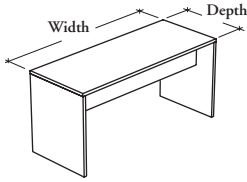

ZEMPS

Rectangular Desk for U-Shape Configuration – Half Wood Modesty

This desk must only be used in conjunction with a bridge or a Rectangular Linking Worksurface (ZEBRM) to create a "U" configuration.

WHAT'S INCLUDED

SAMPLE ORDER CODE

ZEMPS M	36	90	G	WW	G
---------	----	----	---	----	---

DIMENSIONS (NOMINAL) INCHES / MM

D	W
30 / 762	60 / 1524
30 / 762	66 / 1676
30 / 762	72 / 1829
30 / 762	78 / 1981
30 / 762	84 / 2134
30 / 762	90 / 2286
36 / 914	72 / 1829
36 / 914	78 / 1981
36 / 914	84 / 2134
36 / 914	90 / 2286