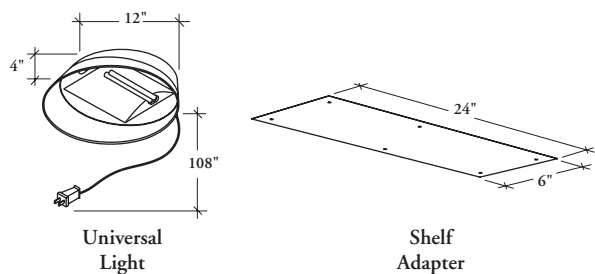

ZELTU

Universal Light with Shelf Adapter

The Universal Light provides task lighting for the worksurface. It is magnetically mounted to the metal shelf adapter, which must previously be installed under a Hutch or Standard Wall-Mounted Overhead Cabinet.