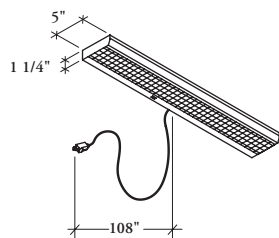

ZELLY

Mounted Storage Utility Light

Standard Plug (0)

Built-In Resettable Breaker (2)

The Mounted Storage Utility Light is screw-mounted to the underside of a Hutch, Standard Wall-Mounted Overhead Cabinet or Mounted Overhead Cabinet. It provides task lighting for the worksurface.

WHAT'S INCLUDED

1 light, 1 fluorescent bulb, 2 wire management clips, and mounting hardware.

NOTES

For countries other than those listed, contact Teknion's Customer Service.

The 48" wide configuration **cannot** be used on double tower hutches.

For use under Standard Wall-Mounted Cabinet, specify a light 6" smaller than the storage width.

PRODUCT OPTIONS

Configuration	Plug Option	Optional Feature	Country of Installation	Finish
24 24" wide	0 Standard	0 Light Only	A Canada/U.S.A.	C Latte
36 36" wide	2 Built-In Resettable Breaker			E Ebony
48 48" wide				J Granite
				Q Storm White
				7 Platinum