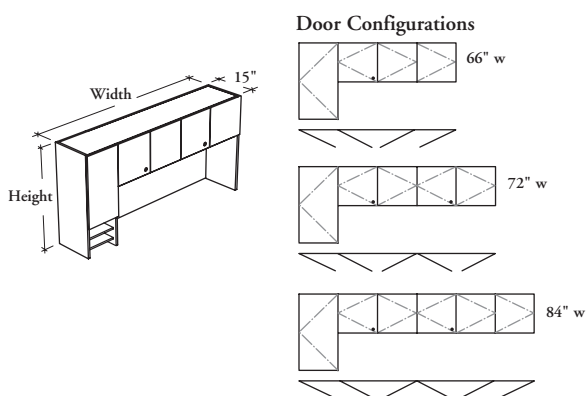

mounted storage & accessories

ZEHSS

Single Tower Hutch – Wood Doors

WHAT'S INCLUDED

1 adjustable shelf per compartment (43" high hutch, non-tower section only), 2 removeable shelves, 1 plastic round grommet, locks and keys (if specified), and elements listed below:

	Width			Height	
	66"	72"	84"	37"	43"
Door	4	5	6		
Compartment (non-tower section only)	2	2	3		
Adjustable Shelf (inside tower)				3	4

WHAT'S EXCLUDED

Top for Mounted Storage, Metal Round Grommet and accessories (ZEHA, ZEHB, ZELLY, ZELED and ZELTU).

NOTES

Tower door and single door section is not lockable.

The hutch is installed on a worksurface and must be placed against a wall for increased stability.

Hutch back is finished in Black.

PRODUCT OPTIONS

SAMPLE ORDER CODE

ZEHSS 15	72	43	L	MP	K
-----------------	-----------	-----------	----------	-----------	----------

DIMENSIONS (NOMINAL) INCHES / MM

D	W	H
15 / 381	66 / 1676	37 / 940
15 / 381	72 / 1829	37 / 940
15 / 381	84 / 2134	37 / 940
15 / 381	66 / 1676	43 / 1092
15 / 381	72 / 1829	43 / 1092
15 / 381	84 / 2134	43 / 1092