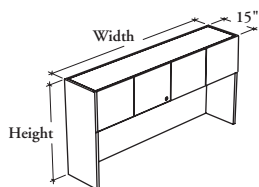

mounted storage & accessories

ZEHNS

Standard Hutch – Wood Hinged Doors

Door Configurations

60" – 72" w

84" w

WHAT'S INCLUDED

1 adjustable shelf per compartment (43" high hutch only), 1 plastic round grommet, locks and keys (if specified), and elements listed below:

	Width	
	60" – 72"	84"
Door	4	6
Compartment	3	4

WHAT'S EXCLUDED

Top for Mounted Storage, Metal Round Grommet and accessories (ZEHA, ZEHB, ZELLY, ZELED and ZELTU).

NOTES

Single door sections at each end are never lockable.

The hutch is installed on a worksurface and must be placed against a wall for increased stability.

Hutch back is finished in Black.

PRODUCT OPTIONS

Depth	Width	Height	Finish	Key Style
15	60, 66, 72, 84	37, 43	UK, UM, UN Natural Veneer Grade 2 MP, WH, WJ, WS, WW Natural Veneer Grade 3	N No Lock K Keyed Alike R Keyed Randomly

SAMPLE ORDER CODE

ZEHNS 15	72	37	MP	K
-----------------	-----------	-----------	-----------	----------

214

DIMENSIONS (NOMINAL) INCHES / MM

D	W	H
15 / 381	60 / 1524	37 / 940
15 / 381	66 / 1676	37 / 940
15 / 381	72 / 1829	37 / 940
15 / 381	84 / 2134	37 / 940