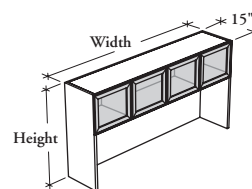

WHAT'S INCLUDED

1 adjustable shelf per compartment (43" high hutch only), 1 plastic round grommet, and elements listed below:

	Width	
	60" - 72"	84"
Door	4	6
Compartment	3	4

WHAT'S EXCLUDED

Top for Mounted Storage, Metal Round Grommet and accessories (ZEHA, ZEHB, ZELLY, ZELED and ZELTU).

NOTES

Glass doors are not lockable.

The hutch is installed on a worksurface and must be placed against a wall for increased stability.

Hutch back is finished in Black.

Z E H N P Standard Hutch – Glass Hinged Doors

Door Configurations

PRODUCT OPTIONS

Depth	Width	Height	Finish	Door Frame Finish	Glass Door Finish
15	60, 66, 72, 84	37, 43	UK, UM, UN Natural Veneer Grade 2 MP, WH, WJ, WS, WW Natural Veneer Grade 3	AC Clear Anodized Foundation Accent Mica	Standard: FT Frosted Back-Painted

SAMPLE ORDER CODE

ZEHNP 15	66	37	UN	AC	FT

DIMENSIONS (NOMINAL) INCHES / MM

D	W	H
15 / 381	60 / 1524	37 / 940
15 / 381	66 / 1676	37 / 940
15 / 381	72 / 1829	37 / 940
15 / 381	84 / 2134	37 / 940

PRICING

15 / 381	60 / 1524	43 / 1092	3732
15 / 381	66 / 1676	43 / 1092	3871
15 / 381	72 / 1829	43 / 1092	4012
15 / 381	84 / 2134	43 / 1092	5197