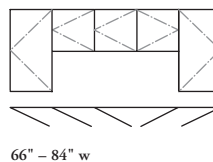

ZEHDP

Double Tower Hutch – Glass Doors

WHAT'S INCLUDED

5 doors, 2 compartments (non-tower section only), 1 adjustable shelf per compartment (43" high hutch, non-tower section only), 4 removeable shelves, 1 plastic round grommet, and element listed below:

Height	
37"	43"

Adjustable Shelf
(inside each tower)   3   4

WHAT'S EXCLUDED

Top for Mounted Storage, Metal Round Grommet and accessories (ZEHA, ZEHB, ZELLY, ZELED and ZELTU).

NOTES

All doors are not lockable.

The hutch is installed on a worksurface and must be placed against a wall for increased stability.

Hutch back is finished in Black.

Door Configurations

PRODUCT OPTIONS

Depth	Width	Height	Finish	Door Frame Finish	Glass Door Finish
15	66, 72, 84	37, 43	UK, UM, UN Natural Veneer Grade 2 MP, WH, WJ, WS, WW Natural Veneer Grade 3	AC Clear Anodized Foundation Accent Mica	Standard: FT Frosted Back-Painted

SAMPLE ORDER CODE

ZEHDP 15	72	37	WJ	AC	K8

DIMENSIONS (NOMINAL) INCHES / MM

D	W	H
15 / 381	66 / 1676	37 / 940
15 / 381	72 / 1829	37 / 940
15 / 381	84 / 2134	37 / 940
15 / 381	66 / 1676	43 / 1092
15 / 381	72 / 1829	43 / 1092
15 / 381	84 / 2134	43 / 1092

PRICING

4567
4673
5160
5231
5370
6067