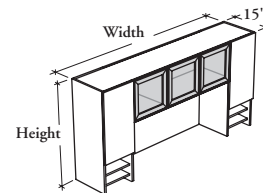

ZEHDP

Double Tower Hutch – Glass Doors

WHAT'S INCLUDED

5 doors, 2 compartments (non-tower section only), 1 adjustable shelf per compartment (43" high hutch, non-tower section only), 4 removeable shelves, 1 plastic round grommet, and element listed below:

Height	
37"	43"

Adjustable Shelf
(inside each tower)   3   4

WHAT'S EXCLUDED

Top for Mounted Storage, Metal Round Grommet and accessories (ZEHA, ZEHB, ZELLY, ZELED and ZELTU).

NOTES

All doors are not lockable.

The hutch is installed on a worksurface and must be placed against a wall for increased stability.

Hutch back is finished in Black.

Door Configurations

PRODUCT OPTIONS

Depth	Width	Height	Finish	Door Frame Finish	Glass Door Finish
15	66, 72, 84	37, 43	UK, UM, UN Natural Veneer Grade 2 MP, WH, WJ, WS, WW Natural Veneer Grade 3	AC Clear Anodized Foundation Accent Mica	Standard: FT Frosted Back-Painted

SAMPLE ORDER CODE

ZEHDP 15	72	37	WJ	AC	K8

DIMENSIONS (NOMINAL) INCHES / MM

D	W	H
15 / 381	66 / 1676	37 / 940
15 / 381	72 / 1829	37 / 940
15 / 381	84 / 2134	37 / 940
15 / 381	66 / 1676	43 / 1092
15 / 381	72 / 1829	43 / 1092
15 / 381	84 / 2134	43 / 1092

PRICING

4567
4673
5160
5231
5370
6067