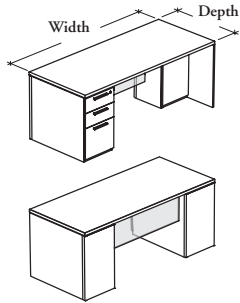

Z E G R S

Rectangular Breakfront Desk with Single Pedestal – Half Glass Modesty

This freestanding desk includes a lockable pedestal with full extension drawers that can accommodate both letter- and legal-size paper and a closed space for wire management.

WHAT'S INCLUDED

1 half glass modesty panel with supports, 1 pencil tray, 1 drawer divider, 1 12" hanging file bar, 2 round grommets on worksurface (if specified), pulls (as specified), levelers, lock and keys (as specified).

WHAT'S EXCLUDED

Center Drawer.

NOTES

The included hanging file bars are to be installed along the width only.

122

PRODUCT OPTIONS

Worksurface Thickness	Depth	Width	Worksurface Grommet Style	Storage Configuration	Finish	Edge Trim Style	Glass Finish	Pull Style	Pull Finish	Key Style
M 1 3/16"	30, 36	66, 72, 84	G Plastic Round Grommet Both Ends M Metal Round Grommet Both Ends N No Grommet (Shown)	L Left (Shown) R Right	UK, UM, UN Natural Veneer Grade 2 MP, WH, WJ, WS, WW Natural Veneer Grade 3	B Butterfly G Flat R Reed	Standard: FT Frosted Back-Painted	1 Standard Expansion 6 Arched B Rectangular	Foundation Mica	K Keyed Alike R Keyed Randomly