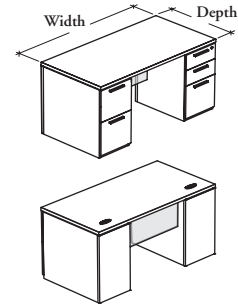

This freestanding desk includes two lockable pedestals with full extension drawers that can accommodate both letter- and legal-size paper.

WHAT'S INCLUDED

1 half glass modesty panel with supports, 2 round grommets on worksurface (if specified), pulls (as specified), levelers, locks and keys (as specified), and elements listed below:

Drawer Configuration	
1212	6612

Pencil Tray	n/a	1
Drawer Divider	n/a	1
12" Hanging File Bar	2	1

WHAT'S EXCLUDED

Center Drawer.

NOTES

The included hanging file bars are to be installed along the width only.

Z E G R D Rectangular Breakfront Desk with Double Pedestals – Half Glass Modesty

PRODUCT OPTIONS

Worksurface Thickness	Depth	Width	Worksurface Grommet Style	Finish	Edge Trim Style	Glass Finish	Pull Style	Hardware and Pull Finish	Key Style
M 1 3/16"	30, 36	60, 66, 72, 84	G Plastic Round Grommet Both Ends M Metal Round Grommet Both Ends N No Grommet (Shown)	UK, UM, UN Natural Veneer Grade 2 MP, WH, WJ, WS, WW Natural Veneer Grade 3	B Butterfly G Flat R Reed	Standard: FT Frosted Back-Painted	1 Standard Expansion 6 Arched B Rectangular	Foundation Mica	K Keyed Alike R Keyed Randomly

SAMPLE ORDER CODE

ZEGRD M	36	72	N	MP	G	FT	6	7	K

DIMENSIONS (NOMINAL) INCHES / MM

D	W
30 / 762	60 / 1524
30 / 762	66 / 1676
30 / 762	72 / 1829
36 / 914	72 / 1829
36 / 914	84 / 2134

PRICING

PLASTIC OR NO ROUND GROMMET BOTH ENDS (G or N)		METAL ROUND GROMMET BOTH ENDS (M)	
Flat Trim (G)	Butterfly (B) or Reed Trim (R)	Flat Trim (G)	Butterfly (B) or Reed Trim (R)
3851	4163	3979	4291
3917	4229	4044	4356
4006	4318	4132	4444
4292	4604	4419	4731
4561	4873	4689	5001