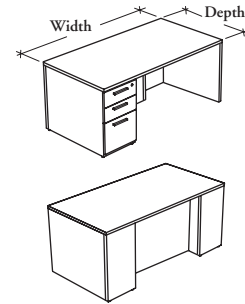

This freestanding desk includes a lockable pedestal with full extension drawers that can accommodate both letter- and legal-size paper. It can be connected to bridges or returns to form a complete workstation.

WHAT'S INCLUDED

1 pencil tray, 1 drawer divider, 1 12" hanging file bar, 2 round grommets on worksurface (if specified), pulls (as specified), levelers, lock and keys (as specified).

WHAT'S EXCLUDED

Center Drawer.

NOTES

The included hanging file bar is to be installed along the width only.

Z E F R S

Rectangular Breakfront Desk with Single Pedestal – Wood Modesty

PRODUCT OPTIONS

Depth	Width	Worksurface Grommet Style	Storage Configuration	Finish	Edge Trim Style	Pull Style	Pull Finish	Key Style
30, 36	66, 72, 84	G Plastic Round Grommet Both Ends M Metal Round Grommet Both Ends N No Grommet (Shown)	L Left (Shown) R Right	UK, UM, UN Natural Veneer Grade 2 MP, WH, WJ, WS, WW Natural Veneer Grade 3	B Butterfly G Flat R Reed	1 Standard Expansion 6 Arched B Rectangular	Foundation Mica	K Keyed Alike R Keyed Randomly

SAMPLE ORDER CODE

ZEFRS 36	84	N	L	WJ	B	1	7	R
-----------------	-----------	----------	----------	-----------	----------	----------	----------	----------

DIMENSIONS (NOMINAL) INCHES / MM

D	W
30 / 762	66 / 1676
30 / 762	72 / 1829
36 / 914	72 / 1829
36 / 914	84 / 2134