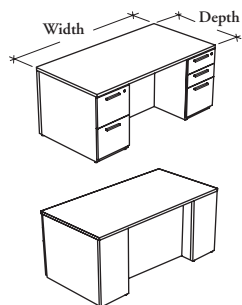

### Rectangular Breakfront Desk with Double Pedestals – Wood Modesty

This freestanding desk includes two lockable pedestals with full extension drawers that can accommodate both letter- and legal-size paper.

#### WHAT'S INCLUDED

2 round grommets on worksurface (if specified), pulls (as specified), levelers, locks and keys (as specified), and elements listed below:

	Drawer Configuration	
	1212	6612
Pencil Tray	n/a	1
Drawer Divider	n/a	1
12" Hanging File Bar	2	1

#### DIMENSIONS (NOMINAL) INCHES / MM

D	W
30 / 762	60 / 1524
30 / 762	66 / 1676
30 / 762	72 / 1829
36 / 914	72 / 1829
36 / 914	84 / 2134