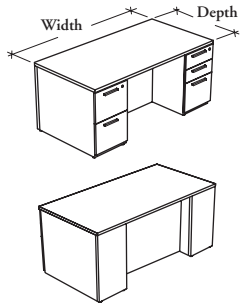

desks & desk accessories

Z E F R D

Rectangular Breakfront Desk with Double Pedestals – Wood Modesty

This freestanding desk includes two lockable pedestals with full extension drawers that can accommodate both letter- and legal-size paper.

WHAT'S INCLUDED

2 round grommets on worksurface (if specified), pulls (as specified), levelers, locks and keys (as specified), and elements listed below:

	Drawer Configuration	
	1212	6612
Pencil Tray	n/a	1
Drawer Divider	n/a	1
12" Hanging File Bar	2	1

WHAT'S EXCLUDED

Center Drawer.

NOTES

The included hanging file bars are to be installed along the width only.

PRODUCT OPTIONS

Depth	Width	Worksurface Grommet Style	Finish	Edge Trim Style	Pull Style	Pull Finish	Key Style
30, 36	60, 66, 72, 84	G Plastic Round Grommet Both Ends M Metal Round Grommet Both Ends N No Grommet (Shown)	UK, UM, UN Natural Veneer Grade 2 MP, WH, WJ, WS, WW Natural Veneer Grade 3	B Butterfly G Flat R Reed	1 Standard Expansion 6 Arched B Rectangular	Foundation Mica	K Keyed Alike R Keyed Randomly