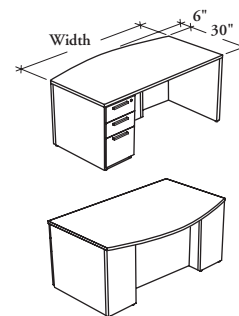

**Z E F B S**

**Bowtop Breakfront Desk  
with Single Pedestal –  
Wood Modesty**

This freestanding desk includes a lockable pedestal with full extension drawers that can accommodate both letter- and legal-size paper. It can be connected to bridges or returns to form a complete workstation.

**WHAT'S INCLUDED**

1 pencil tray, 1 drawer divider, 1 12" hanging file bar, 2 round grommets on worksurface (if specified), pulls (as specified), levelers, lock and keys (as specified).

**WHAT'S EXCLUDED**

Center Drawer.

**NOTES**

The included hanging file bar is to be installed along the width only.

**PRODUCT OPTIONS**

Depth	Width	Worksurface Grommet Style	Storage Configuration	Finish	Edge Trim Style	Pull Style	Pull Finish	Key Style
36	66, 72, 84	<b>G</b> Plastic Round Grommet Both Ends <b>M</b> Metal Round Grommet Both Ends <b>N</b> No Grommet (Shown)	<b>L</b> Left (Shown) <b>R</b> Right	<b>UK, UM, UN</b> Natural Veneer Grade 2 <b>MP, WH, WJ, WS, WW</b> Natural Veneer Grade 3	<b>B</b> Butterfly <b>G</b> Flat <b>R</b> Reed	<b>1</b> Standard Expansion <b>6</b> Arched <b>B</b> Rectangular	Foundation Mica	<b>K</b> Keyed Alike <b>R</b> Keyed Randomly