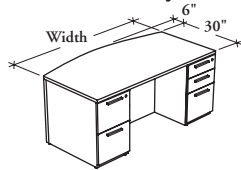

Z E F B D

Bowtop Breakfront Desk with Double Pedestals – Wood Modesty

This freestanding desk includes two lockable pedestals with full extension drawers that can accommodate both letter- and legal-size paper.

WHAT'S INCLUDED

2 round grommets on worksurface (if specified), pulls (as specified), levelers, locks and keys (as specified), and elements listed below:

	Drawer Configuration	
	1212	6612
Pencil Tray	n/a	1
Drawer Divider	n/a	1
12" Hanging File Bar	2	1

SAMPLE ORDER CODE

ZEFBD 36	72	G	WH	G	B	7	K
----------	----	---	----	---	---	---	---

DIMENSIONS (NOMINAL) INCHES / MM

D	W
36 / 914	60 / 1524
36 / 914	66 / 1676
36 / 914	72 / 1829
36 / 914	84 / 2134

PRICING