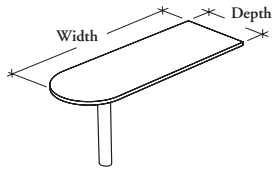

### D-Shaped Peninsula Worksurface

This worksurface is semi-supported and must be used in conjunction with two freestanding desks or credenzas. It is ideal for small meeting spaces or team workstation.

#### DIMENSIONS (NOMINAL) INCHES / MM

D	W
30 / 762	60 / 1524
30 / 762	66 / 1676
30 / 762	72 / 1829