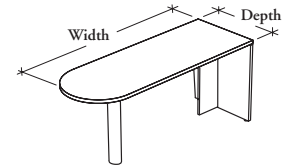

This desk is semi-supported and must be connected to returns or bridges. It is ideal for small meeting spaces or team workstation.

WHAT'S INCLUDED

1 worksurface, 1 central round post leg (as specified), 1 full gable, 1 half gable, 1 round grommet on worksurface (if specified), levelers, and hardware.

WHAT'S EXCLUDED

Cable Tray and Center Drawer.

NOTES

A Suspended Modesty Panel **cannot** be specified with this product.

Hardware is finished in Black.

ZEDUG
D-Shaped Peninsula Desk
with Half Gable

PRODUCT OPTIONS