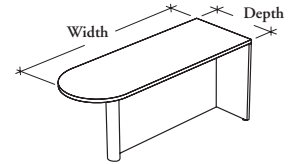

This desk is semi-supported and must be connected to returns or bridges. It is ideal for small meeting spaces or team workstation.

WHAT'S INCLUDED

1 worksurface, 1 central round post leg (as specified), 1 full gable, 1 full modesty panel, 1 round grommet on worksurface (if specified), levelers, and hardware.

WHAT'S EXCLUDED

Cable Tray and Center Drawer.

NOTES

Hardware is finished in Black.

ZEDUF
D-Shaped Peninsula Desk
with Full Modesty

PRODUCT OPTIONS

Support Style	Depth	Width	Worksurface Grommet Style	Finish	Edge Trim Style	Support Finish (Metal Leg only)
P Central Round Post Leg – Metal	30, 36	60, 66, 72, 84	G Plastic Round Grommet End Worksurface	UK, UM, UN Natural Veneer Grade 2	B Butterfly G Flat R Reed	Foundation Mica
W Central Round Post Leg – Wood			M Metal Round Grommet End Worksurface			
			N No Grommet (Shown)			

SAMPLE ORDER CODE

ZEDUF P	36	72	N	MP	G	7
----------------	-----------	-----------	----------	-----------	----------	----------

DIMENSIONS (NOMINAL)
INCHES / MM

		CENTRAL ROUND POST LEG – METAL (P)			
		PLASTIC OR NO ROUND GROMMET END WORKSURFACE (G or N)		METAL ROUND GROMMET END WORKSURFACE (M)	
D	W	Flat Trim (G)	Butterfly (B) or Reed Trim (R)	Flat Trim (G)	Butterfly (B) or Reed Trim (R)
30 / 762	60 / 1524	2318	2693	2382	2757
30 / 762	66 / 1676	2385	2760	2451	2826
30 / 762	72 / 1829	2512	2887	2573	2948
36 / 914	72 / 1829	2698	3073	2762	3137
36 / 914	84 / 2134	3082	3457	3145	3520
		CENTRAL ROUND POST LEG – WOOD (W)			
30 / 762	60 / 1524	2563	2938	2627	3002
30 / 762	66 / 1676	2629	3004	2692	3067
30 / 762	72 / 1829	2755	3130	2819	3194
36 / 914	72 / 1829	2941	3316	3005	3380
36 / 914	84 / 2134	3325	3700	3390	3765