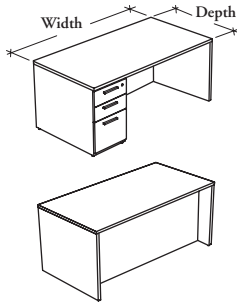

### Rectangular Desk with Single Pedestal

This freestanding desk includes a lockable pedestal with full extension drawers that can accommodate both letter- and legal-size paper. It can be connected to bridges or returns to form a complete workstation.

#### WHAT'S INCLUDED

1 pencil tray, 1 drawer divider, 1 12" hanging file bar, 2 round grommets on worksurface (if specified), pulls (as specified), levelers, lock and keys (as specified).

#### DIMENSIONS (NOMINAL) INCHES / MM

D	W
30 / 762	66 / 1676
30 / 762	72 / 1829
36 / 914	72 / 1829
36 / 914	84 / 2134