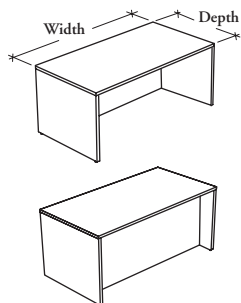

ZEDRN

Rectangular Desk

This freestanding desk can be used alone or connected to bridges or returns to form a complete workstation. This desk allows modular underworksurface storage.

WHAT'S INCLUDED

2 round grommets on worksurface (if specified) and levels.

WHAT'S EXCLUDED

Center Drawer.

128

PRODUCT OPTIONS

Depth	Width	Worksurface Grommet Style	Finish	Edge Trim Style
24, 30, 36	60, 66, 72, 84	G Plastic Round Grommet Both Ends M Metal Round Grommet Both Ends N No Grommet (Shown)	UK, UM, UN Natural Veneer Grade 2 MP, WH, WJ, WS, WW Natural Veneer Grade 3	B Butterfly G Flat R Reed

SAMPLE ORDER CODE

ZEDRN 30	66	N	MP	G
-----------------	-----------	----------	-----------	----------

DIMENSIONS (NOMINAL) INCHES / MM

D	W
24 / 610	60 / 1524
24 / 610	66 / 1676
24 / 610	72 / 1829
30 / 762	60 / 1524
30 / 762	66 / 1676
30 / 762	72 / 1829
36 / 914	72 / 1829
36 / 914	84 / 2134