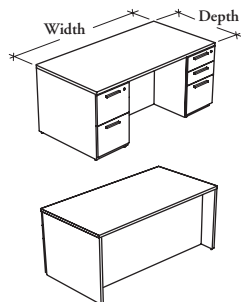

desks & desk accessories

ZEDRD

Rectangular Desk with Double Pedestals

This freestanding desk includes two lockable pedestals with full extension drawers that can accommodate both letter- and legal-size paper.

WHAT'S INCLUDED

2 round grommets on worksurface (if specified), pulls (as specified), levelers, locks and keys (as specified), and elements listed below:

	Drawer Configuration	
	1212	6612
Pencil Tray	n/a	1
Drawer Divider	n/a	1
12" Hanging File Bar	2	1

WHAT'S EXCLUDED

Center Drawer.

NOTES

The included hanging file bars are to be installed along the width only.

124

PRODUCT OPTIONS

Depth	Width	Worksurface Grommet Style	Finish	Edge Trim Style	Pull Style	Pull Finish	Key Style
30, 36	60, 66, 72, 84	G Plastic Round Grommet Both Ends M Metal Round Grommet Both Ends N No Grommet (Shown)	UK, UM, UN Natural Veneer Grade 2 MP, WH, WJ, WS, WW Natural Veneer Grade 3	B Butterfly G Flat R Reed	1 Standard Expansion 6 Arched B Rectangular	Foundation Mica	K Keyed Alike R Keyed Randomly

SAMPLE ORDER CODE

ZEDRD 30	66	N	MP	G	B	E	K
----------	----	---	----	---	---	---	---

DIMENSIONS (NOMINAL) INCHES / MM

D	W
30 / 762	60 / 1524
30 / 762	66 / 1676
30 / 762	72 / 1829
36 / 914	72 / 1829
36 / 914	84 / 2134