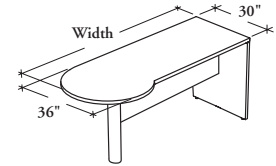

This desk is semi-supported and must be connected to returns or bridges. It is ideal for small meeting spaces or team workstation.

Z E D P H

**P-Shaped Peninsula Desk
with Half Modesty**

WHAT'S INCLUDED

1 worksurface, 1 central round post leg (as specified), 1 full gable, 1 half modesty panel, 1 round grommet on worksurface (if specified), levelers, and hardware.

WHAT'S EXCLUDED

Cable Tray and Center Drawer.

NOTES

The half modesty panel is included and **cannot** be replaced.

Hardware is finished in Black.

PRODUCT OPTIONS

Support Style	Depth	Width	Worksurface Grommet Style	Configuration	Finish	Edge Trim Style	Support Finish (Metal Leg only)
P Central Round Post Leg – Metal	30	66, 72, 84	G Plastic Round Grommet End Worksurface	L Left	UK, UM, UN Natural Veneer Grade 2	B Butterfly	Foundation
W Central Round Post Leg – Wood			M Metal Round Grommet End Worksurface	R Right (Shown)		MP, WH, WJ, WS, WW Natural Veneer Grade 3	
			N No Grommet (Shown)			R Reed	Mica

SAMPLE ORDER CODE

ZEDPH W	30	72	G	L	MP	G	
----------------	-----------	-----------	----------	----------	-----------	----------	--

**DIMENSIONS (NOMINAL)
INCHES / MM**

		CENTRAL ROUND POST LEG – METAL (P)			
		PLASTIC OR NO ROUND GROMMET END WORKSURFACE (G or N)		METAL ROUND GROMMET END WORKSURFACE (M)	
D	W	Flat Trim (G)	Butterfly (B) or Reed Trim (R)	Flat Trim (G)	Butterfly (B) or Reed Trim (R)
30 / 762	66 / 1676	2421	2796	2483	2858
30 / 762	72 / 1829	2545	2920	2608	2983
30 / 762	84 / 2134	2672	3047	2736	3111
		CENTRAL ROUND POST LEG – WOOD (W)			
30 / 762	66 / 1676	2663	3038	2726	3101
30 / 762	72 / 1829	2789	3164	2853	3228
30 / 762	84 / 2134	2914	3289	2978	3353