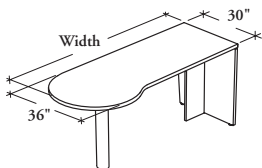

ZEDPG

P-Shaped Peninsula Desk with Half Gable

This desk is semi-supported and must be connected to returns or bridges. It is ideal for small meeting spaces or team workstation.

WHAT'S INCLUDED

1 worksurface, 1 central round post leg (as specified), 1 full gable, 1 half gable, 1 round grommet on worksurface (if specified), levelers, and hardware.

WHAT'S EXCLUDED

Cable Tray and Center Drawer.

NOTES

A Suspended Modesty Panel **cannot** be specified with this product.

Hardware is finished in Black.

156

PRODUCT OPTIONS

Support Style	Depth	Width	Worksurface Grommet Style	Configuration	Finish	Edge Trim Style	Support Finish (Metal Leg only)
P Central Round Post Leg – Metal	30	66, 72, 84	G Plastic Round Grommet End Worksurface	L Left R Right (Shown)	UK, UM, UN Natural Veneer Grade 2	B Butterfly G Flat R Reed	Foundation Mica
W Central Round Post Leg – Wood			M Metal Round Grommet End Worksurface N No Grommet (Shown)				

SAMPLE ORDER CODE

ZEDPG P	30	72	N	R	MP	B	7
----------------	-----------	-----------	----------	----------	-----------	----------	----------

DIMENSIONS (NOMINAL) INCHES / MM

		CENTRAL ROUND POST LEG – METAL (P)			
		PLASTIC OR NO ROUND GROMMET END WORKSURFACE (G or N)		METAL ROUND GROMMET END WORKSURFACE (M)	
D	W	Flat Trim (G)	Butterfly (B) or Reed Trim (R)	Flat Trim (G)	Butterfly (B) or Reed Trim (R)
30 / 762	66 / 1676	2278	2653	2341	2716
30 / 762	72 / 1829	2404	2779	2467	2842
30 / 762	84 / 2134	2530	2905	2594	2969
		CENTRAL ROUND POST LEG – WOOD (W)			
30 / 762	66 / 1676	2524	2899	2587	2962
30 / 762	72 / 1829	2647	3022	2711	3086
30 / 762	84 / 2134	2774	3149	2838	3213