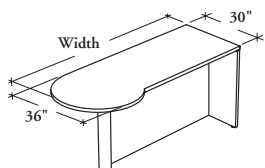

### P-Shaped Peninsula Desk with Full Modesty

This desk is semi-supported and must be connected to returns or bridges. It is ideal for small meeting spaces or team workstation.

#### DIMENSIONS (NOMINAL) INCHES / MM

		CENTRAL ROUND POST LEG – METAL (P)			
		PLASTIC OR NO ROUND GROMMET END WORKSURFACE (G or N)		METAL ROUND GROMMET END WORKSURFACE (M)	
D	W	Flat Trim (G)	Butterfly (B) or Reed Trim (R)	Flat Trim (G)	Butterfly (B) or Reed Trim (R)
30 / 762	66 / 1676	2721	3096	2784	3159
30 / 762	72 / 1829	2845	3220	2910	3285
30 / 762	84 / 2134	2974	3349	3035	3410
		CENTRAL ROUND POST LEG – WOOD (W)			
30 / 762	66 / 1676	2965	3340	3029	3404
30 / 762	72 / 1829	3091	3466	3156	3531
30 / 762	84 / 2134	3216	3591	3279	3654