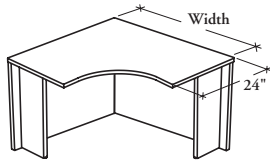

ZEDCR

Radius Corner Desk

This desk is for use in corners when connected to returns or bridges.

WHAT'S INCLUDED

2 round grommets (if specified: 1 on worksurface and 1 on modesty panel) and levelers.

NOTES

Center Drawer and Multi-Functional Drawer **cannot** be installed on this product.

130

PRODUCT OPTIONS

Depth	Width	Worksurface Grommet Style	Grain Direction	Finish	Edge Trim Style
24	36, 42	G Plastic Round Grommet Centered M Metal Round Grommet Centered N No Grommet (Shown)	L Left (Shown) R Right	UK, UM, UN Natural Veneer Grade 2 MP, WH, WJ, WS, WW Natural Veneer Grade 3	B Butterfly G Flat R Reed

SAMPLE ORDER CODE

ZEDCR 24	42	M	L	MP	G
----------	----	---	---	----	---

DIMENSIONS (NOMINAL) INCHES / MM

D	W
24 / 610	36 / 914
24 / 610	42 / 1067

PRICING

PLASTIC OR NO ROUND GROMMET CENTERED (G or N)		METAL ROUND GROMMET CENTERED (M)	
Flat Trim (G)	Butterfly (B) or Reed Trim (R)	Flat Trim (G)	Butterfly (B) or Reed Trim (R)
1809	1964	1935	2090
2023	2178	2150	2305