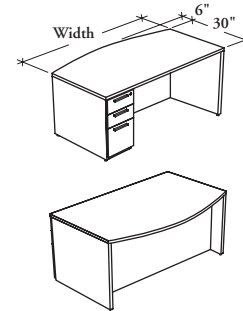

This freestanding desk includes a lockable pedestal with full extension drawers that accommodate both letter- and legal-size paper. It can be connected to bridges or returns to form a complete workstation.

WHAT'S INCLUDED

1 pencil tray, 1 drawer divider, 1 12" hanging file bar, 2 round grommets on worksurface (if specified), pulls (as specified), levelers, lock and keys (as specified).

WHAT'S EXCLUDED

Center Drawer.

NOTES

The included hanging file bar is to be installed along the width only.

ZEDBS Bowtop Desk with Single Pedestal

PRODUCT OPTIONS

Depth	Width	Worksurface Grommet Style	Storage Configuration	Finish	Edge Trim Style	Pull Style	Pull Finish	Key Style
36	66, 72, 84	G Plastic Round Grommet Both Ends M Metal Round Grommet Both Ends N No Grommet (Shown)	L Left (Shown) R Right	UK, UM, UN Natural Veneer Grade 2 MP, WH, WJ, WS, WW Natural Veneer Grade 3	B Butterfly G Flat R Reed	1 Standard Expansion 6 Arched B Rectangular	Foundation Mica	K Keyed Alike R Keyed Randomly

SAMPLE ORDER CODE

ZEDBS 36	84	G	R	WJ	G	B	7	K

DIMENSIONS (NOMINAL) INCHES / MM

D	W
36 / 914	66 / 1676
36 / 914	72 / 1829
36 / 914	84 / 2134

PRICING

PLASTIC OR NO ROUND GROMMET BOTH ENDS (G or N)		METAL ROUND GROMMET BOTH ENDS (M)	
Flat Trim (G)	Butterfly (B) or Reed Trim (R)	Flat Trim (G)	Butterfly (B) or Reed Trim (R)
3188	3437	3316	3565
3295	3544	3420	3669
3991	4240	4119	4368