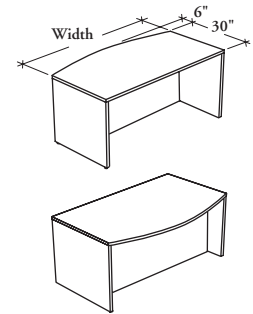

This freestanding desk can be used alone or connected to bridges or returns to form a complete workstation. This desk allows modular underworksurface storage.

**WHAT'S INCLUDED**

2 round grommets on worksurface (if specified) and levelers.

**WHAT'S EXCLUDED**

Center Drawer.

## Z E D B N Bowtop Desk

**PRODUCT OPTIONS**

Depth	Width	Worksurface Grommet Style	Finish	Edge Trim Style
36	60, 66, 72, 84	<b>G</b> Plastic Round Grommet Both Ends <b>M</b> Metal Round Grommet Both Ends <b>N</b> No Grommet (Shown)	<b>UK, UM, UN</b> Natural Veneer Grade 2 <b>MP, WH, WJ, WS, WW</b> Natural Veneer Grade 3	<b>B</b> Butterfly <b>G</b> Flat <b>R</b> Reed

**SAMPLE ORDER CODE**

<b>ZEDBN 36</b>	<b>72</b>	<b>M</b>	<b>WH</b>	<b>R</b>
-----------------	-----------	----------	-----------	----------

**DIMENSIONS (NOMINAL)  
INCHES / MM**

D	W
36 / 914	60 / 1524
36 / 914	66 / 1676
36 / 914	72 / 1829
36 / 914	84 / 2134