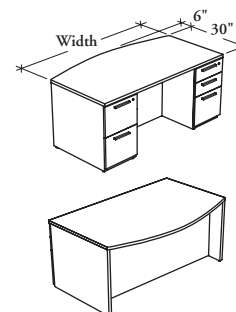

This freestanding desk includes two lockable pedestals with full extension drawers that can accommodate both letter- and legal-size paper.

**WHAT'S INCLUDED**

2 round grommets on worksurface (if specified), pulls (as specified), levelers, locks and keys (as specified), and elements listed below:

	Drawer Configuration	
	1212	6612
Pencil Tray	n/a	1
Drawer Divider	n/a	1
12" Hanging File Bar	2	1

**WHAT'S EXCLUDED**

Center Drawer.

**NOTES**

The included hanging file bars are to be installed along the width only.

**Z E D B D**  
**Bowtop Desk with Double Pedestals**

**PRODUCT OPTIONS**

Depth	Width	Worksurface Grommet Style	Finish	Edge Trim Style	Pull Style	Pull Finish	Key Style
36	60, 66, 72, 84	<b>G</b> Plastic Round Grommet Both Ends <b>M</b> Metal Round Grommet Both Ends <b>N</b> No Grommet (Shown)	<b>UK, UM, UN</b> Natural Veneer Grade 2 <b>MP, WH, WJ, WS, WW</b> Natural Veneer Grade 3	<b>B</b> Butterfly <b>G</b> Flat <b>R</b> Reed	<b>1</b> Standard Expansion <b>6</b> Arched <b>B</b> Rectangular	Foundation Mica	<b>K</b> Keyed Alike <b>R</b> Keyed Randomly