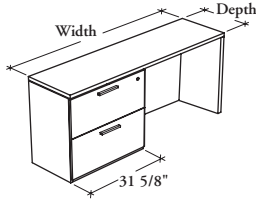

Z E C S L

Credenza with Single Lateral File

This credenza includes a lockable pedestal with full-extension drawers that can accommodate both letter- and legal-size paper. It is meant to be specified with a bridge, return or peninsula worksurface to form "L" or "U" configuration.

WHAT'S INCLUDED

4 15" cross file bars, 2 round grommets on worksurface (if specified), pulls (as specified), levelers, lock and keys (as specified).

WHAT'S EXCLUDED

Center Drawer.

NOTES

When the credenza with full-height modesty panel is specified, a wall panel may be installed onto worksurface.

192

SAMPLE ORDER CODE

ZECSL F	21	72	N	L	MP	B	1	E	K
----------------	-----------	-----------	----------	----------	-----------	----------	----------	----------	----------

DIMENSIONS (NOMINAL) INCHES / MM

		HALF-HEIGHT MODESTY PANEL (H)			
		PLASTIC OR NO ROUND GROMMET BOTH ENDS (G or N)		METAL ROUND GROMMET BOTH ENDS (M)	
D	W	Flat Trim (G)	Butterfly (B) or Reed Trim (R)	Flat Trim (G)	Butterfly (B) or Reed Trim (R)
21 / 533	60 / 1524	2223	2378	2352	2507
21 / 533	66 / 1676	2288	2443	2415	2570
21 / 533	72 / 1829	2393	2548	2521	2676
21 / 533	84 / 2134	2658	2813	2784	2939
24 / 610	60 / 1524	2374	2529	2499	2654
24 / 610	66 / 1676	2436	2591	2565	2720
24 / 610	72 / 1829	2541	2696	2669	2824
24 / 610	84 / 2134	2806	2961	2933	3088
		FULL-HEIGHT MODESTY PANEL (F)			
21 / 533	60 / 1524	2342	2497	2470	2625
21 / 533	66 / 1676	2408	2563	2534	2689
21 / 533	72 / 1829	2513	2668	2640	2795
21 / 533	84 / 2134	2777	2932	2905	3060
24 / 610	60 / 1524	2490	2645	2617	2772
24 / 610	66 / 1676	2554	2709	2681	2836
24 / 610	72 / 1829	2659	2814	2786	2941
24 / 610	84 / 2134	2924	3079	3052	3207