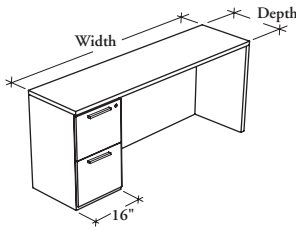

Z E C S F
Credenza with Single Pedestal –
File/File

This credenza includes a lockable pedestal with full-extension drawers that can accommodate both letter- and legal-size paper. It is meant to be specified with a bridge, return or peninsula worksurface to form "L" or "U" configuration.

WHAT'S INCLUDED

2 round grommets on worksurface (if specified), 2 12" hanging file bars, pulls (as specified), levelers, lock and keys (as specified).

WHAT'S INCLUDED

Center Drawer.

NOTES

When the credenza with full-height modesty panel is specified, a wall panel may be installed onto worksurface.

The included hanging file bars are to be installed along the width only.

Credenza back is finished in Black.

PRODUCT OPTIONS

Modesty Panel Style	Depth	Width	Worksurface Grommet Style	Storage Configuration	Finish	Edge Trim Style	Pull Style	Pull Finish	Key Style
F Full-Height (Shown)	21, 24	60, 66, 72, 84	G Plastic Round Grommet Both Ends	L Left (Shown) R Right	UK, UM, UN Natural Veneer Grade 2 MP, WH, WJ, WS, WW Natural Veneer Grade 3	B Butterfly	1 Standard Expansion 6 Arched B Rectangular	Foundation Mica	K Keyed Alike
H Half-Height			M Metal Round Grommet Both Ends			R Reed			R Keyed Randomly
			N No Grommet (Shown)						

SAMPLE ORDER CODE

ZECSSF	F	21	84	N	L	WH	G	6	E	R
---------------	----------	-----------	-----------	----------	----------	-----------	----------	----------	----------	----------

DIMENSIONS (NOMINAL)
INCHES / MM