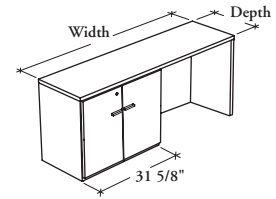

This credenza includes a storage cabinet. It is meant to be specified with a bridge, return or peninsula worksurface to form "L" or "U" configuration.

WHAT'S INCLUDED

2 doors, 1 adjustable shelf, 2 round grommets on worksurface (if specified), pulls (as specified), levelers, lock and keys (as specified).

WHAT'S EXCLUDED

Center Drawer.

NOTES

When the credenza with full-height modesty panel is specified, a wall panel may be installed onto worksurface.

Holes at 1 1/4" intervals inside door sections allow for shelf height adjustment.

Credenza back is finished in Black.

Z E C S D
Credenza with Single Storage Cabinet

PRODUCT OPTIONS

Modesty Panel Style	Depth	Width	Worksurface Grommet Style	Storage Configuration	Finish	Edge Trim Style	Pull Style	Pull Finish	Key Style	
F Full-Height (Shown)	21, 24	60, 66, 72, 84	G Plastic Round Grommet Both Ends	L Left (Shown)	UK, UM, UN Natural Veneer Grade 2 MP, WH, WJ, WS, WW Natural Veneer Grade 3	B Butterfly	1 Standard Expansion 6 Arched B Rectangular	Foundation Mica	K Keyed Alike	
H Half-Height			M Metal Round Grommet Both Ends	R Right		G Flat			R Reed	R Keyed Randomly
			N No Grommet (Shown)							

SAMPLE ORDER CODE

ZECSD H	21	72	G	R	WJ	G	B	7	K

DIMENSIONS (NOMINAL) INCHES / MM

D		W		HALF-HEIGHT MODESTY PANEL (H)			
				PLASTIC OR NO ROUND GROMMET BOTH ENDS (G or N)		METAL ROUND GROMMET BOTH ENDS (M)	
				Flat Trim (G)	Butterfly (B) or Reed Trim (R)	Flat Trim (G)	Butterfly (B) or Reed Trim (R)
21 / 533	60 / 1524	2253	2408	2381	2536		
21 / 533	66 / 1676	2323	2478	2452	2607		
21 / 533	72 / 1829	2429	2584	2555	2710		
21 / 533	84 / 2134	2692	2847	2819	2974		
24 / 610	60 / 1524	2429	2584	2555	2710		
24 / 610	66 / 1676	2499	2654	2627	2782		
24 / 610	72 / 1829	2604	2759	2731	2886		
24 / 610	84 / 2134	2869	3024	2995	3150		
				FULL-HEIGHT MODESTY PANEL (F)			
21 / 533	60 / 1524	2374	2529	2499	2654		
21 / 533	66 / 1676	2442	2597	2569	2724		
21 / 533	72 / 1829	2548	2703	2674	2829		
21 / 533	84 / 2134	2813	2968	2939	3094		
24 / 610	60 / 1524	2548	2703	2674	2829		
24 / 610	66 / 1676	2617	2772	2744	2899		
24 / 610	72 / 1829	2721	2876	2847	3002		
24 / 610	84 / 2134	2987	3142	3113	3268