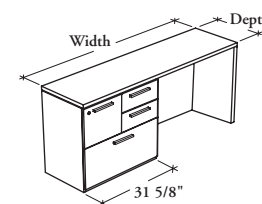

WHAT'S INCLUDED

2 round grommets on worksurface (if specified), 1 pencil tray, 1 drawer divider, 1 12" hanging file bar, 2 15" cross file bars, pulls (as specified), levelers, lock and keys (as specified).

WHAT'S EXCLUDED

Center Drawer.

NOTES

The box drawers are not lockable.

When the credenza with full-height modesty panel is specified, a wall panel may be installed onto worksurface.

The 12" hanging file bar installs along the width in the 15" file drawer.

The 15" cross file bars install along the depth in the 30" file drawer.

Credenza back is finished in Black.

PRODUCT OPTIONS

Modesty Panel Style	Depth	Width	Worksurface Grommet Style	Storage Configuration	Finish	Edge Trim Style	Pull Style	Pull Finish	Key Style
F Full-Height (Shown)	21, 24	60, 66, 72, 84	G Plastic Round Grommet Both Ends	L Left (Shown)	UK, UM, UN Natural Veneer Grade 2 MP, WH, WJ, WS, WW Natural Veneer Grade 3	B Butterfly	1 Standard Expansion 6 Arched B Rectangular	Foundation Mica	K Keyed Alike
H Half-Height			M Metal Round Grommet Both Ends	R Right		G Flat			R Keyed Randomly
			N No Grommet (Shown)			R Reed			